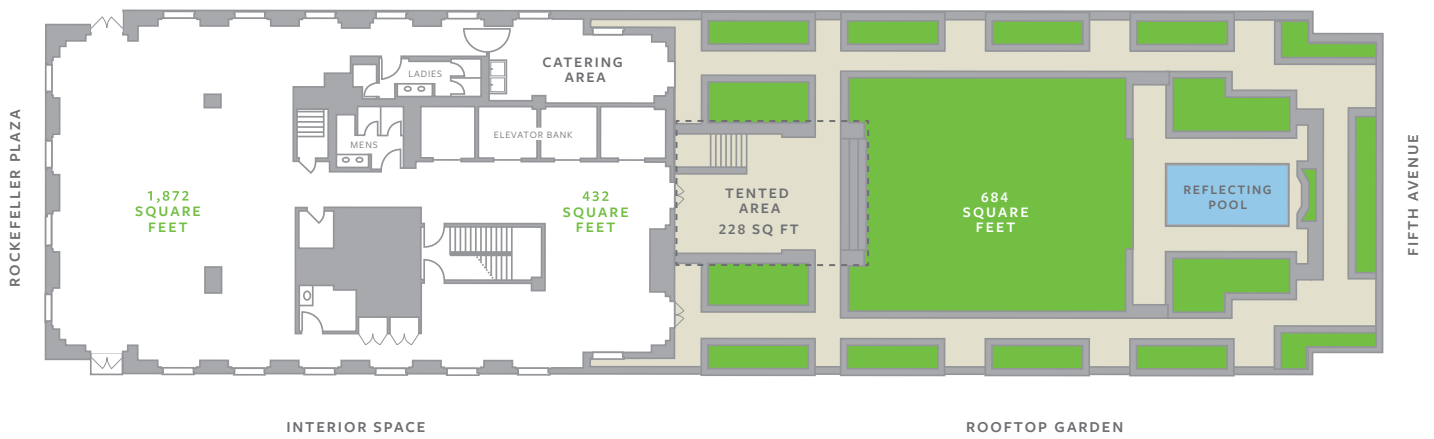

## FLOOR PLAN AND CAPACITY

EVENT	SPACE	SQ FT	CAPACITY
Reception	Full Floor	3,300	165
Seated Dinner	Loft	1,872	120
Seated Dinner	Garden	684	60